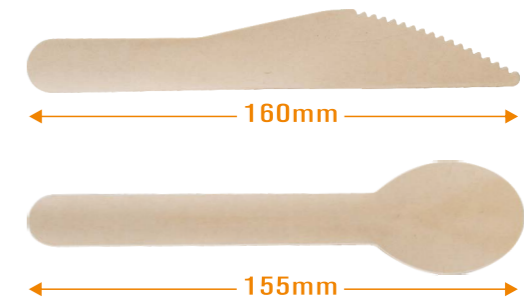

Take out Bag

Flat or Twisted handle Optional Flexo Print as customized

- CYS01 / 5.25x8.13x13.13" / 100gsm
- CYS02 / 7.85x5x10" / 100gsm
- CYS03 / 8x4.5x10.25" / 100gsm
- CYS04 / 10x5x13" / 100gsm
- CYS05 / 10x6.75x12" / 100gsm
- CYS06 / 12x7x14" / 110gsm
- CYS07 / 12x7x17" / 110gsm
- CYS08 / 12x9x15" / 110gsm
- CYS09 / 12x9x15.75" / 110gsm
- CYS10 / 12.85x7x13" / 100gsm
- CYS11 / 13x7x13" / 110gsm
- CYS12 / 13x7x17" / 110gsm
- CYS13 / 16x6x12" / 110gsm
- CYS14 / 14x10x15.5" / 120gsm

Paper Cutlery

01PR

- 01PRKN / Knife / Paper / 160mm
- 01PRFK / Fork / Paper / 158mm
- 01PRSP / Spoon / Paper / 155mm

kraft Paper Cutlery

- 02PRKN / Knife / Paper / 160mm
- 02PRFK / Fork / Paper / 158mm
- 02PRSP / Spoon / Paper / 155mm

02PR

Paper Spork

03PR

- 03PRSP / Spork / Paper / 125mm

Paper Scooper

04PR

- 04PRSC / Scooper / Paper / 110mm