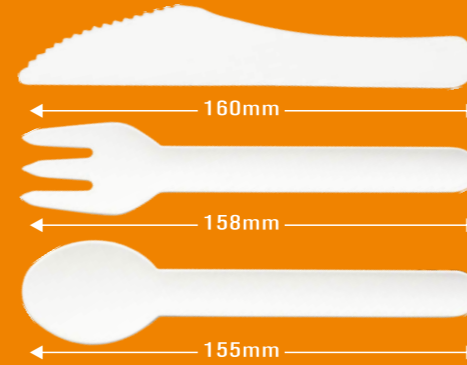

Paper Cutlery

01PR

- 01PRKN / Knife / Paper / 160mm
- 01PRFK / Fork / Paper / 158mm
- 01PRSP / Spoon / Paper / 155mm

kraft Paper Cutlery

- 02PRKN / Knife / Paper / 160mm
- 02PRFK / Fork / Paper / 158mm
- 02PRSP / Spoon / Paper / 155mm